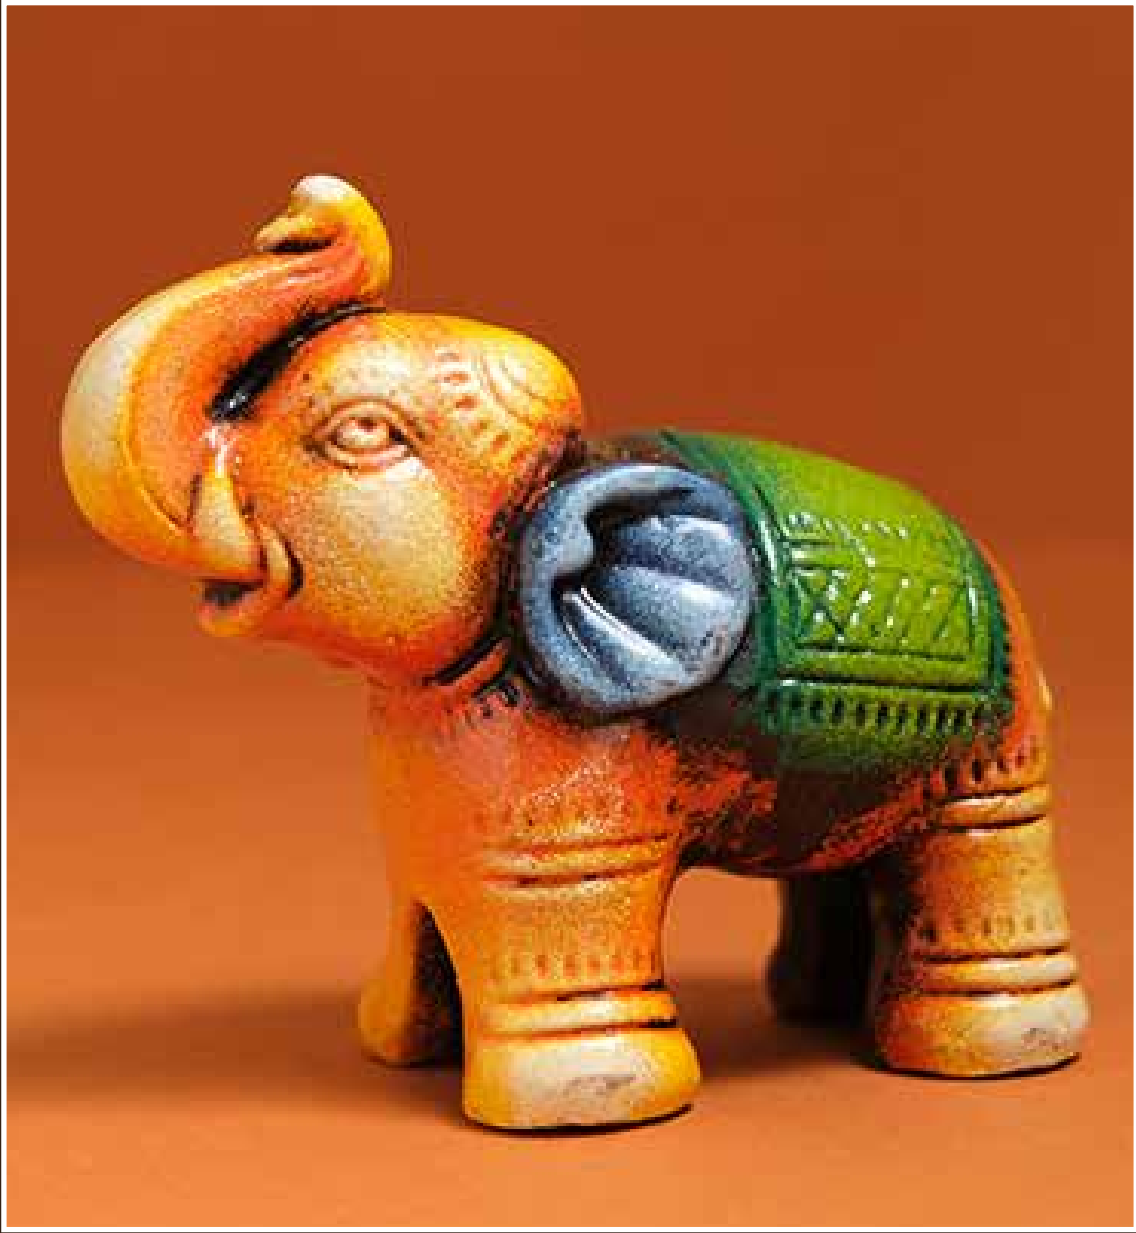

Bamboo Product

Set sail on a journey of imagination with our handcrafted bamboo ship. Meticulously crafted by skilled artisans, this unique piece features intricate details and vibrant colors that capture the essence of a bygone era. Perfect for adding a touch of nautical charm to your home decor or as a thoughtful and unique gift, this beautiful ship is sure to spark conversations and inspire wonder.

Product Code: **52**

Wooden Craft

Admire the exquisite craftsmanship of this Sankheda art piece. Its intricate designs, vibrant colors, and smooth finish showcase the beauty and skill of traditional Indian artisans. Each piece is a unique creation, reflecting the rich heritage of the region. Whether you're looking to add a touch of elegance to your home or simply appreciate the artistry of handcrafted objects, this Sankheda piece is sure to captivate you.